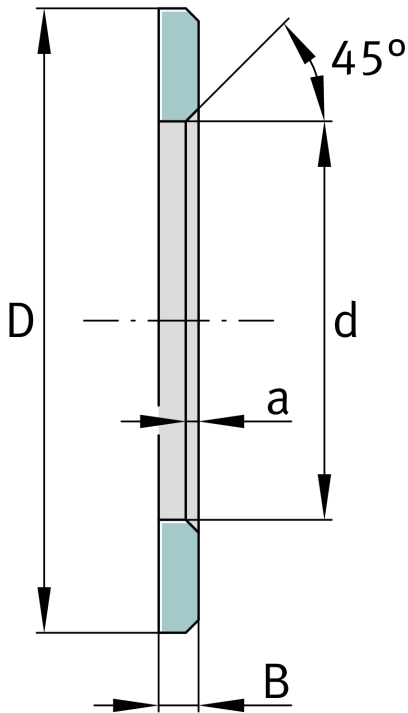


**LS4565**

Bearing washer

Schaeffler ID:
0000551580000Bearing washers, suitable for AXK and
K811

Technical information

**Main Dimensions & Performance Data**

d	45 mm	Bore diameter track washer
D	65 mm	Outside diameter track washer
B	4 mm	Width
	45 °	Chamfer Angle
a _{min}	1 mm	Chamfer width
	50.1 g	Weight